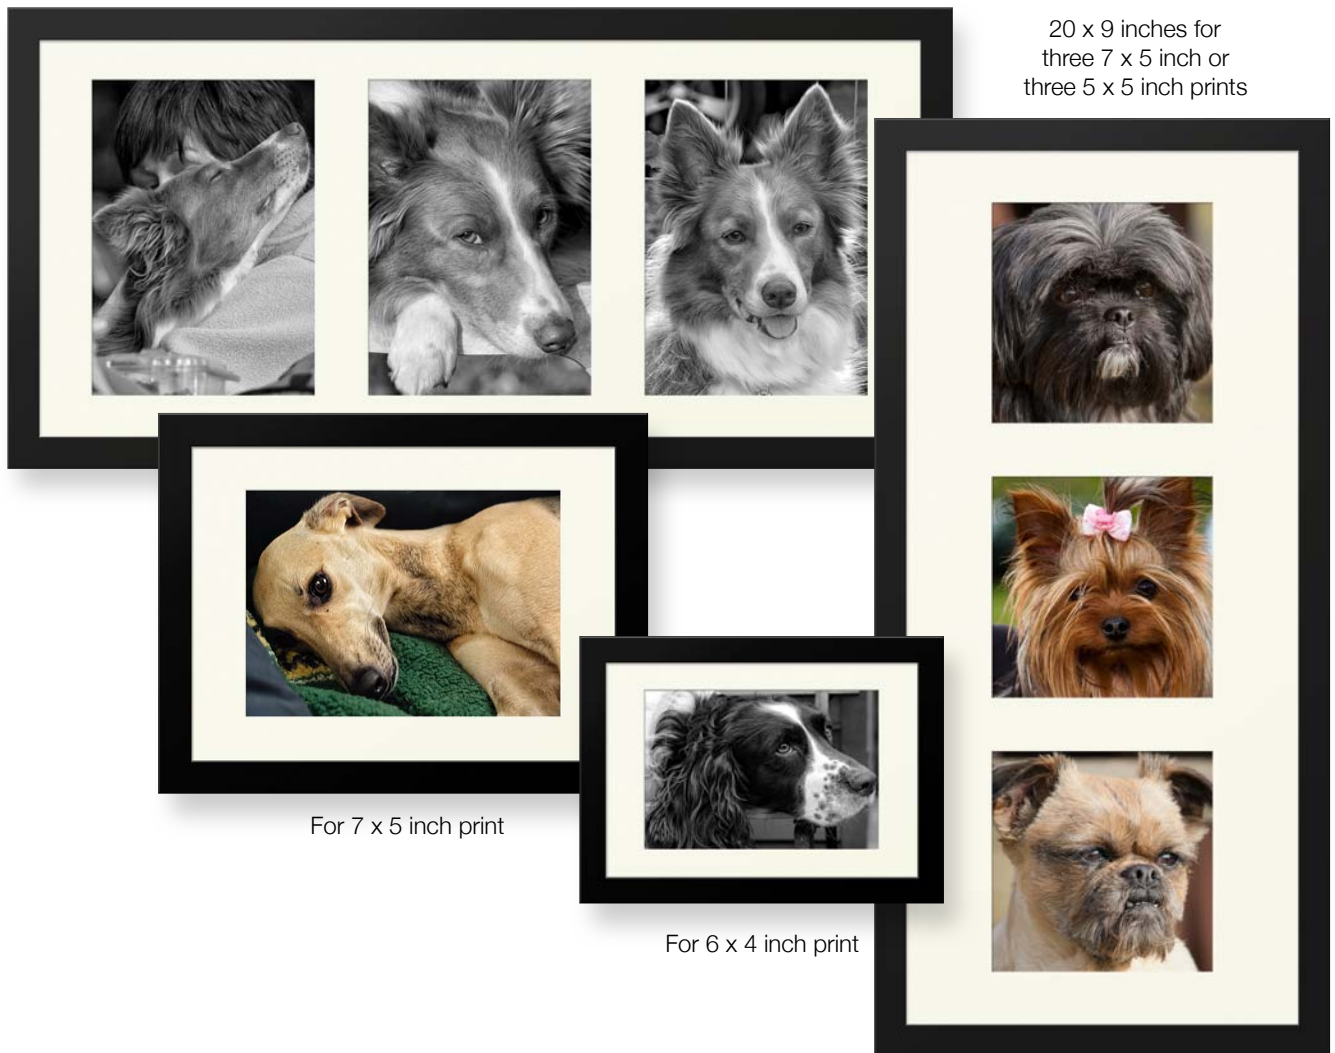

At Retina Photography we concentrate on supplying three simple choices of presentation using specialist suppliers, not a 'one-stop shop' solution. This ensures the quality is of the highest order.

The first and, currently, most popular is the modern, glass free, 'floating box' frame. Looks good anywhere, from the bedroom to the boardroom.

If you fancy something truly unique, why not convert your picture to a 'canvas print'. Each canvas oozes quality with an attention to detail of finishing that belies the price.

Our third choice is the more traditional approach. We offer a range of contemporary, hand made, glass frames with professional mounting and finishing.

Steve Hughes
Retina Photography

Simple Frames

If bespoke framing is not to your taste or budget, it doesn't mean that your photographs can't have the star treatment. Keep it simple with these modern, black wood, designs. With clean square lines and an off-white textured mount, they are the perfect accompaniment for all colour, or black and white, photographs. Each photograph is printed on Fuji premium quality lustre paper, which is a heavier weight than that used by the high street and most on-line printers. It is then checked for quality and colour correction before mounting by hand. The back of the frame is sealed to stop dust or small insects from gaining access to the inside, ensuring a high quality finish.

Benefits

- Cost effective
- Suites Colour or Black & White prints
- Simple, clean design
- Smaller frames are free-standing

All prices correct at time of publication but are subject to change

Simple' frame with matted print(s): Choice of sizes			
Frame (inches)	Print (inches)	Pictures per frame	Price (£)
8 x 6	6 x 4 (5.5 x 3.5)	One	£20.00
10 x 8	7 x 5 (6.75 x 4.75)	One	£30.00
10 x 8 (set of 3)	7 x 5 (6.75 x 4.75)	One	£40.00
21 x 10	7 x 5 (6.75 x 4.75)	Three	£45.00
21 x 10	5 x 5 (4.75 x 4.75)	Three (square)	£55.00